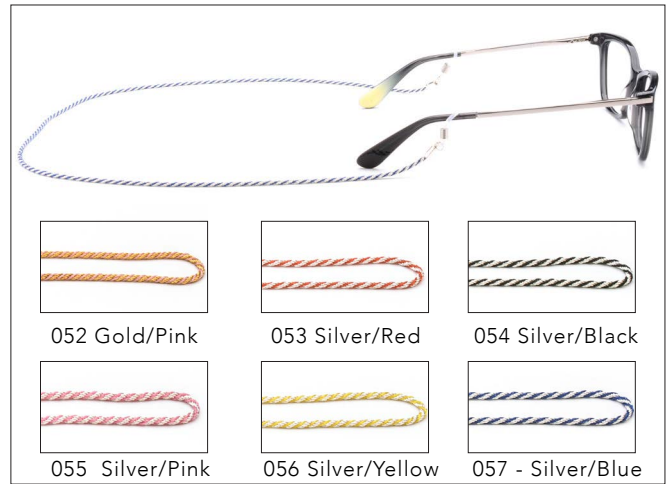

Fabric eyeglass string

All Chains Available in 24PCS Assorted Colors per Inner Box

OPX-228

Fabric floating sport eyeglass band

OPX-242

Fabric eyeglass string

OPX-251

Neoprene eyeglass strap

OPX-254

Fabric eyeglass string

OPX-255

Fabric eyeglass string

OPX-258

Synthetic leather eyeglass string

All Chains Available in 24PCS Assorted Colors per Inner Box

OPX-507

Metal eyeglass chain

OPX-517

Metal eyeglass chain

CHAINS

OPX-521

Metal eyeglass chain

OPX-532

Fabric eyeglass string

OPX-601

Beads eyeglass string

OPX-624

Beads eyeglass string

All Chains Available in 24PCS Assorted Colors per Inner Box

OPX-627

Beads eyeglass string

OPX-629