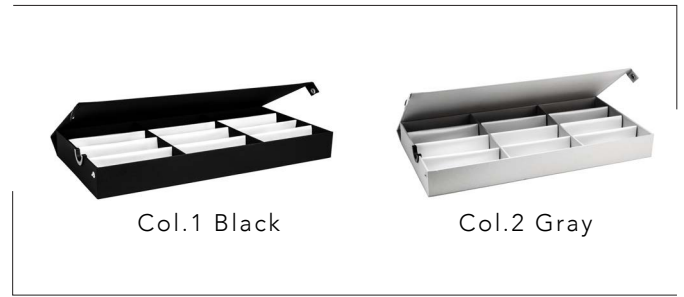

READING GALSSSES

OPL-8807

Optical Tray
Tray Capacity: 12 Pieces

OPL-8808

Sun Tray
Tray Capacity: 12 Pieces

OPL-8800

Hand Luggage
Luggage Capacity: 4 Optical Trays or 2 Sun Trays

OPL-8801