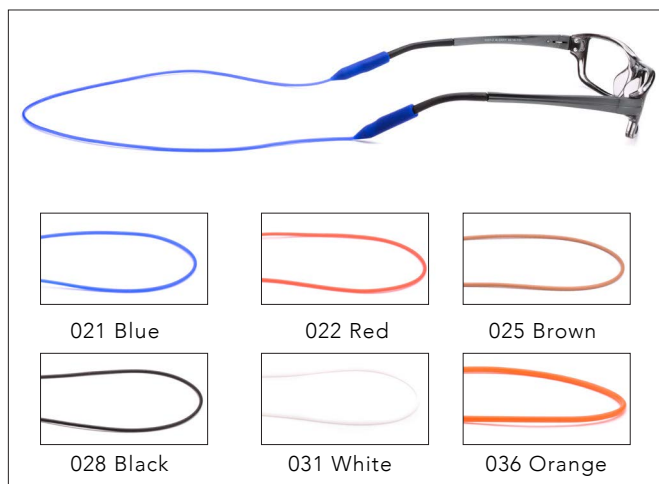

Rubber eyeglass string

OPX-110

Rubber eyeglass string

OPX-111

Rubber eyeglass string

OPX-118

Metal eyeglass string

OPX-203

Elastic fabric eyeglass string

OPX-204

Fabric eyeglass string

All Chains Available in 24PCS Assorted Colors per Inner Box

OPX-206

Leather eyeglass cord

OPX-212

Leather eyeglass cord

CHAINS

OPX-219

Fabric eyeglass strap

OPX-221

Neoprene eyeglass strap

OPX-222

Fabric eyeglass string

OPX-225

Fabric eyeglass string

All Chains Available in 24PCS Assorted Colors per Inner Box

OPX-228

Fabric floating sport eyeglass band

OPX-242

Fabric eyeglass string

OPX-251

Neoprene eyeglass strap