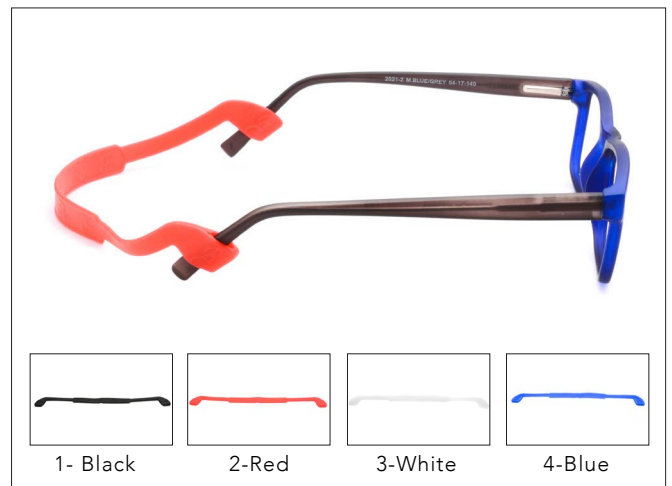

Fabric eyeglass string

All Chains Available in 24PCS Assorted Colors per Inner Box

OPX-228

Fabric floating sport eyeglass band

OPX-242

Fabric eyeglass string

OPX-251

Neoprene eyeglass strap

Metal eyeglass chain

OPX-517

Metal eyeglass chain

CHAINS

OPX-521

Metal eyeglass chain

OPX-532

Fabric eyeglass string

OPX-601

Beads eyeglass string

OPX-624

Beads eyeglass string

All Chains Available in 24PCS Assorted Colors per Inner Box

OPX-627

Beads eyeglass string

OPX-629

Beads eyeglass string

OPX-638

Synthetic leather eyeglass string

OPX-100

Adults rubber eyeglass string

OPX-101

Kids rubber eyeglass string

All Chains Available in 24PCS Assorted Colors per Inner Box