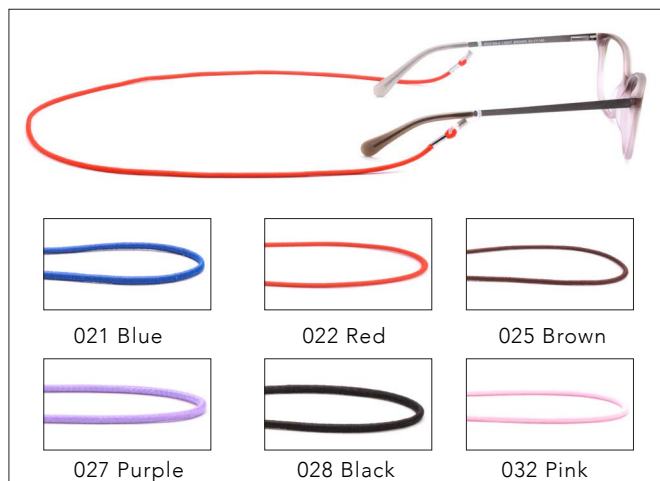

Rubber eyeglass string

OPX-110

Rubber eyeglass string

OPX-111

Rubber eyeglass string

OPX-118

Metal eyeglass string

OPX-203

Elastic fabric eyeglass string

OPX-204

Fabric eyeglass string

All Chains Available in 24PCS Assorted Colors per Inner Box

OPX-206

Leather eyeglass cord

OPX-212

Leather eyeglass cord

CHAINS

OPX-219

Fabric eyeglass strap

OPX-221

Neoprene eyeglass strap

OPX-222

Fabric eyeglass string

OPX-225

Fabric eyeglass string

All Chains Available in 24PCS Assorted Colors per Inner Box

OPX-228

Fabric floating sport eyeglass band

OPX-242

Fabric eyeglass string

OPX-251

Neoprene eyeglass strap