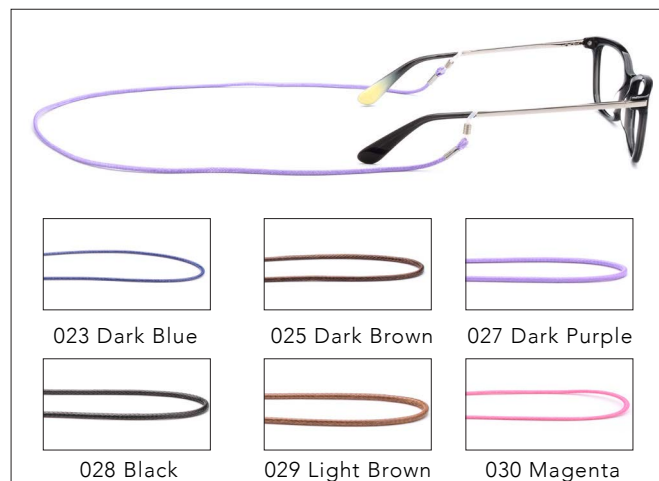

Rubber eyeglass string

OPX-110

Rubber eyeglass string

OPX-111

Rubber eyeglass string

OPX-118

Metal eyeglass string

OPX-203

Elastic fabric eyeglass string

OPX-204

Fabric eyeglass string

All Chains Available in 24PCS Assorted Colors per Inner Box

OPX-206

Leather eyeglass cord

OPX-212

Leather eyeglass cord

CHAINS

OPX-219

Fabric eyeglass strap

OPX-221

Neoprene eyeglass strap

OPX-222

Fabric eyeglass string

OPX-225

Fabric eyeglass string

All Chains Available in 24PCS Assorted Colors per Inner Box

OPX-228

Fabric floating sport eyeglass band

OPX-242

Fabric eyeglass string

OPX-251

Neoprene eyeglass strap