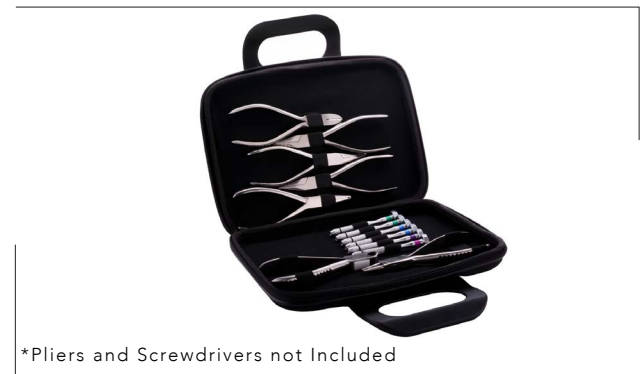

TOOLS &
MORE

OPM-9420

Blocking Pads 24mmx30mm | Roll of 1000PCS

OPM-9421

Opti+ Accessories Box w/ Screws 350PCS & Nose Pads 40 Pairs

OPM-9422

Silicone Hooks

OPM-9423

Temple Tips

OPM-9425

Polarized Lens Tester

OPM-9426*

Tools Case

OPM-9427-1

Safety Glasses | Shiny Crystal Gray

OPM-9427-2