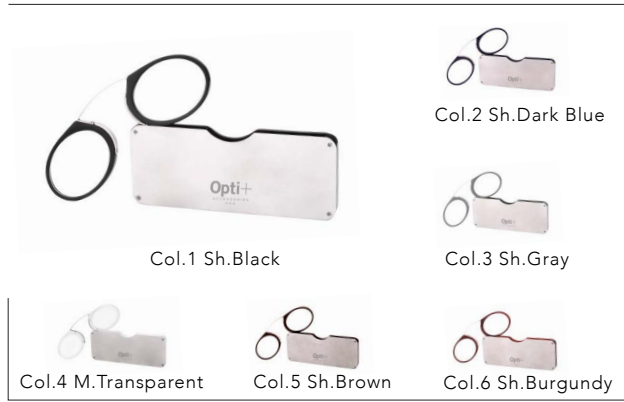

TOOLS & MORE

OPR-1 Mini Reader

Powers Available +1.50 | +2.00 | +2.50

Lens Size: 35 Bridge Size: 18 | AR Coating Lens

OPR-5 READ FLEX

Powers Available +1.00 | +1.50 | +2.00 | +2.50 | +3.00 | +3.50

Lens Size: 49 Bridge Size: 20 Temple Size: 135 | AR Coating Lens