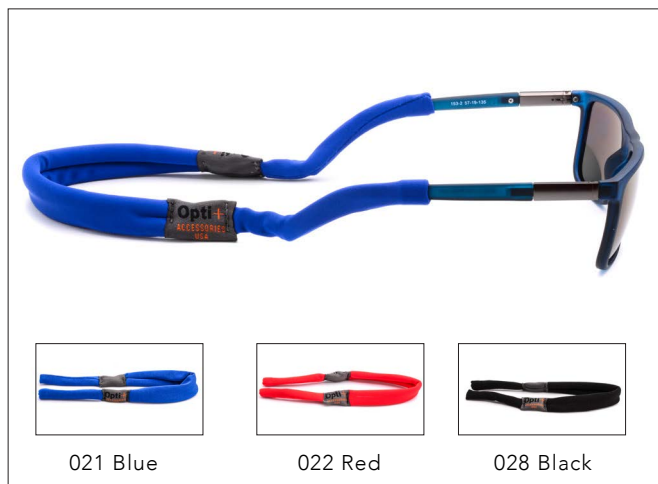

CHAINS

OPX-219

Fabric eyeglass strap

OPX-221

Neoprene eyeglass strap

OPX-222

Fabric eyeglass string

OPX-225

Fabric eyeglass string

All Chains Available in 24PCS Assorted Colors per Inner Box

OPX-228

Fabric floating sport eyeglass band

OPX-242

Fabric eyeglass string

OPX-251

Neoprene eyeglass strap

OPX-254

Fabric eyeglass string

OPX-255

Fabric eyeglass string

OPX-258

Synthetic leather eyeglass string

All Chains Available in 24PCS Assorted Colors per Inner Box

OPX-507