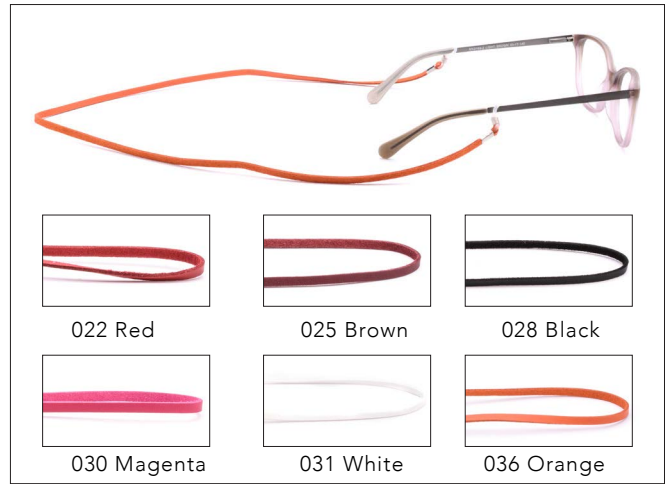

Rubber eyeglass string

OPX-110

Rubber eyeglass string

OPX-111

Rubber eyeglass string

OPX-118

Metal eyeglass string

OPX-203

Elastic fabric eyeglass string

OPX-204

Fabric eyeglass string

All Chains Available in 24PCS Assorted Colors per Inner Box

OPX-206

Leather eyeglass cord

OPX-212

Leather eyeglass cord

CHAINS

OPX-219

Fabric eyeglass strap

OPX-221

Neoprene eyeglass strap

OPX-222

Fabric eyeglass string

OPX-225

Fabric eyeglass string

All Chains Available in 24PCS Assorted Colors per Inner Box

OPX-228

Fabric floating sport eyeglass band

OPX-242

Fabric eyeglass string

OPX-251

Neoprene eyeglass strap