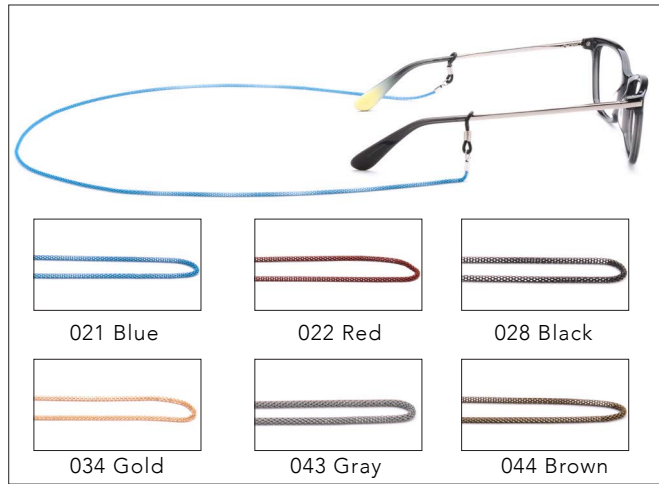

Fabric eyeglass string

All Chains Available in 24PCS Assorted Colors per Inner Box

OPX-228

Fabric floating sport eyeglass band

OPX-242

Fabric eyeglass string

OPX-251

Neoprene eyeglass strap

OPX-254

Fabric eyeglass string

OPX-255

Fabric eyeglass string

OPX-258

Synthetic leather eyeglass string

All Chains Available in 24PCS Assorted Colors per Inner Box

OPX-507

Metal eyeglass chain

OPX-517

Metal eyeglass chain

CHAINS

OPX-521

Metal eyeglass chain

OPX-532

Fabric eyeglass string

OPX-601

Beads eyeglass string

OPX-624

Beads eyeglass string

All Chains Available in 24PCS Assorted Colors per Inner Box

OPX-627

Beads eyeglass string

OPX-629