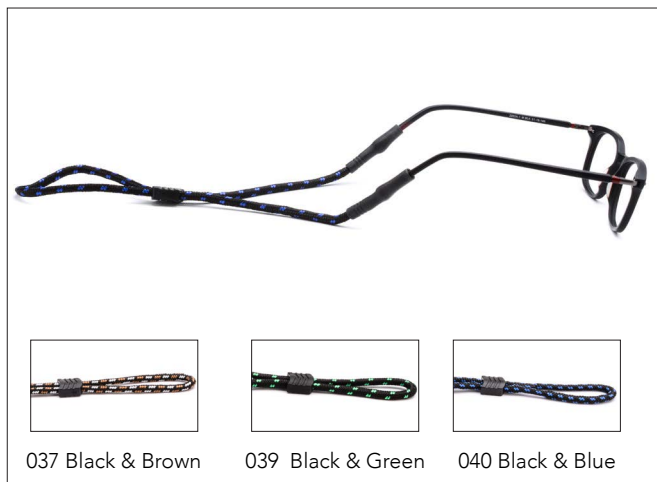

Elastic fabric eyeglass string

OPX-204

Fabric eyeglass string

All Chains Available in 24PCS Assorted Colors per Inner Box

OPX-206

Leather eyeglass cord

OPX-212

Leather eyeglass cord

CHAINS

OPX-219

Fabric eyeglass strap

OPX-221

Neoprene eyeglass strap

OPX-222

Fabric eyeglass string

OPX-225

Fabric eyeglass string

All Chains Available in 24PCS Assorted Colors per Inner Box

OPX-228

Fabric floating sport eyeglass band

OPX-242

Fabric eyeglass string

OPX-251

Neoprene eyeglass strap