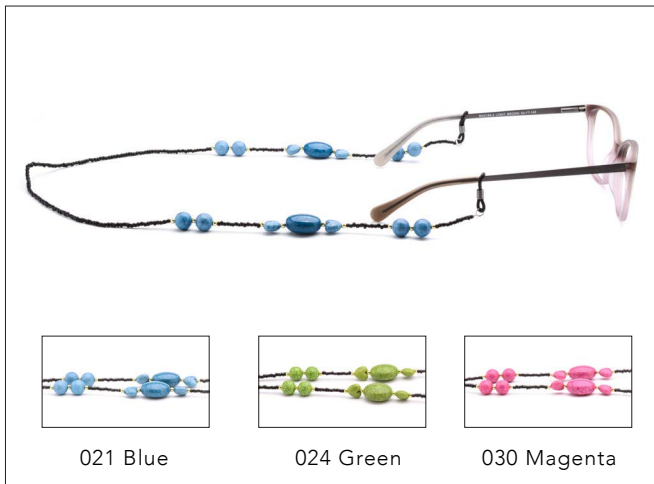

Fabric eyeglass string

All Chains Available in 24PCS Assorted Colors per Inner Box

OPX-228

Fabric floating sport eyeglass band

OPX-242

Fabric eyeglass string

OPX-251

Neoprene eyeglass strap

Metal eyeglass chain

OPX-517

Metal eyeglass chain

CHAINS

OPX-521

Metal eyeglass chain

OPX-532

Fabric eyeglass string

OPX-601

Beads eyeglass string

OPX-624

Beads eyeglass string

All Chains Available in 24PCS Assorted Colors per Inner Box

OPX-627

Beads eyeglass string

OPX-629

Beads eyeglass string

OPX-638

Synthetic leather eyeglass string

OPX-100

Adults rubber eyeglass string

OPX-101

Kids rubber eyeglass string

All Chains Available in 24PCS Assorted Colors per Inner Box