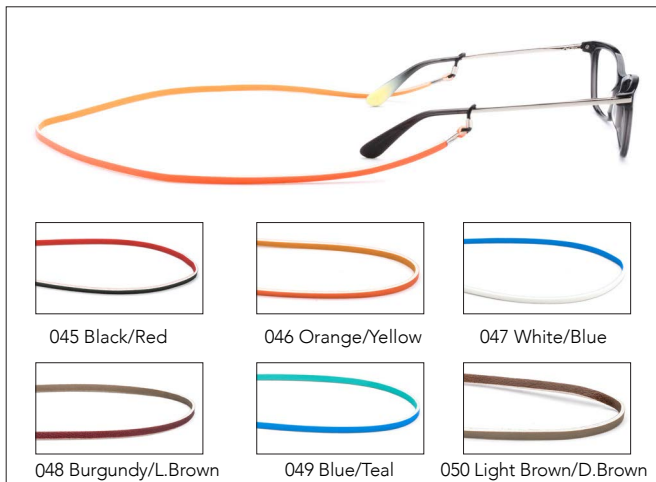

CHAINS

OPX-219

Fabric eyeglass strap

OPX-221

Neoprene eyeglass strap

OPX-222

Fabric eyeglass string

OPX-225

Fabric eyeglass string

All Chains Available in 24PCS Assorted Colors per Inner Box

OPX-228

Fabric floating sport eyeglass band

OPX-242

Fabric eyeglass string

OPX-251

Neoprene eyeglass strap

OPX-254

Fabric eyeglass string

OPX-255

Fabric eyeglass string

OPX-258

Synthetic leather eyeglass string

All Chains Available in 24PCS Assorted Colors per Inner Box

OPX-507

Metal eyeglass chain

OPX-517

Metal eyeglass chain

CHAINS

OPX-521

Metal eyeglass chain

OPX-532

Fabric eyeglass string