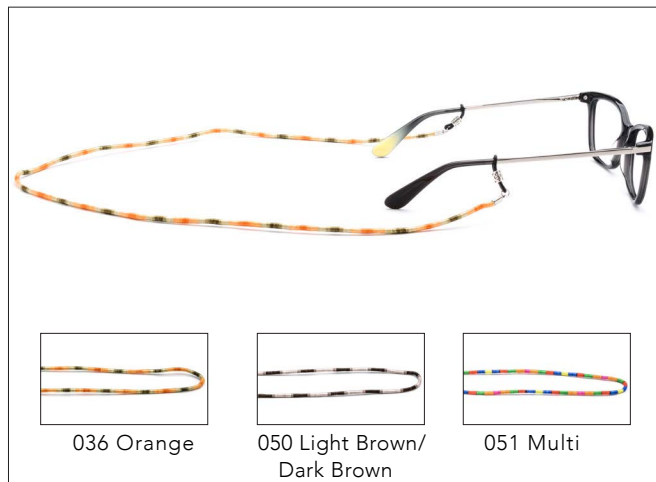

Elastic fabric eyeglass string

OPX-204

Fabric eyeglass string

All Chains Available in 24PCS Assorted Colors per Inner Box

OPX-206

Leather eyeglass cord

OPX-212

Leather eyeglass cord

CHAINS

OPX-219

Fabric eyeglass strap

OPX-221

Neoprene eyeglass strap

OPX-222

Fabric eyeglass string

OPX-225

Fabric eyeglass string

All Chains Available in 24PCS Assorted Colors per Inner Box

OPX-228

Fabric floating sport eyeglass band

OPX-242

Fabric eyeglass string

OPX-251

Neoprene eyeglass strap

OPX-254

Fabric eyeglass string

OPX-255

Fabric eyeglass string

OPX-258

Synthetic leather eyeglass string

All Chains Available in 24PCS Assorted Colors per Inner Box

OPX-507