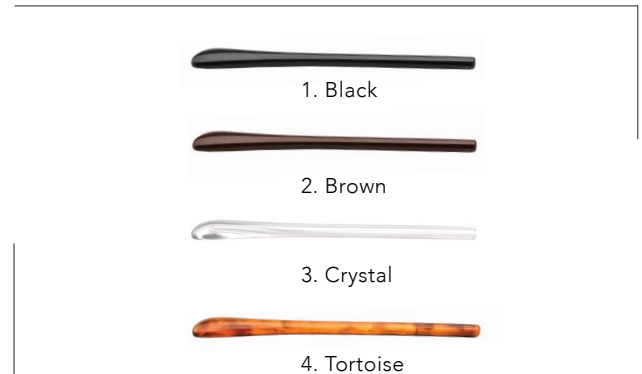

TOOLS &
MORE

OPM-9420

Blocking Pads 24mmx30mm | Roll of 1000PCS

OPM-9421

Opti+ Accessories Box w/ Screws 350PCS & Nose Pads 40 Pairs

OPM-9422

Silicone Hooks

OPM-9423

Temple Tips

OPM-9425

Polarized Lens Tester

OPM-9426*

Tools Case

OPM-9427-1

Safety Glasses | Shiny Crystal Gray

OPM-9427-2