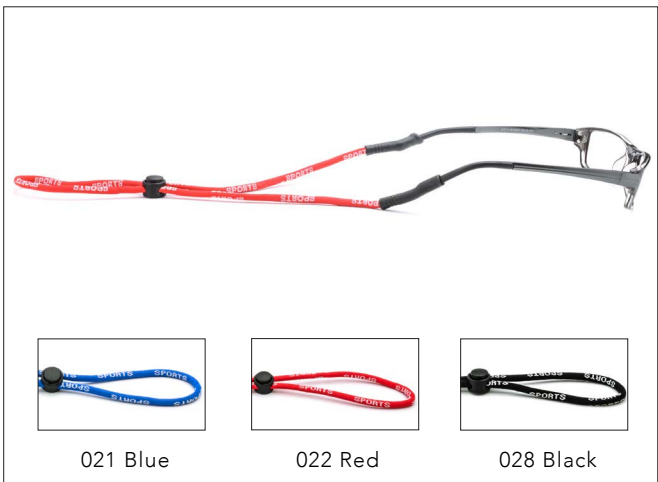

Elastic fabric eyeglass string

OPX-204

Fabric eyeglass string

All Chains Available in 24PCS Assorted Colors per Inner Box

OPX-206

Leather eyeglass cord

OPX-212

Leather eyeglass cord

CHAINS

OPX-219

Fabric eyeglass strap

OPX-221

Neoprene eyeglass strap

OPX-222

Fabric eyeglass string

OPX-225

Fabric eyeglass string

All Chains Available in 24PCS Assorted Colors per Inner Box

OPX-228

Fabric floating sport eyeglass band

OPX-242

Fabric eyeglass string

OPX-251

Neoprene eyeglass strap

OPX-254

Fabric eyeglass string

OPX-255

Fabric eyeglass string

OPX-258

Synthetic leather eyeglass string

All Chains Available in 24PCS Assorted Colors per Inner Box

OPX-507