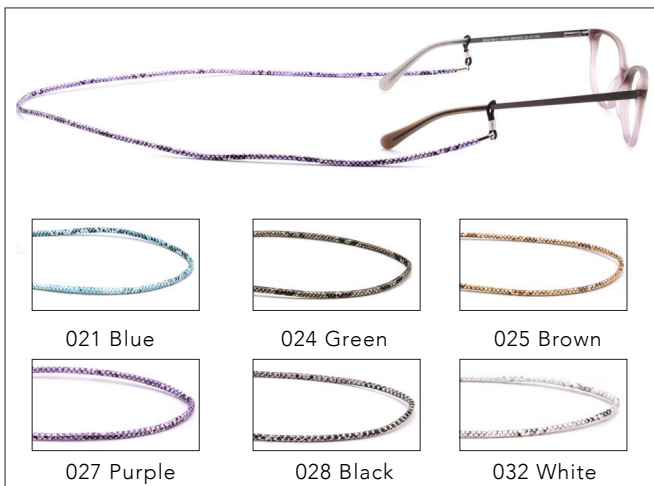

Fabric eyeglass string

All Chains Available in 24PCS Assorted Colors per Inner Box

OPX-228

Fabric floating sport eyeglass band

OPX-242

Fabric eyeglass string

OPX-251

Neoprene eyeglass strap

Metal eyeglass chain

OPX-517

Metal eyeglass chain

CHAINS

OPX-521

Metal eyeglass chain

OPX-532

Fabric eyeglass string

OPX-601

Beads eyeglass string

OPX-624

Beads eyeglass string

All Chains Available in 24PCS Assorted Colors per Inner Box

OPX-627

Beads eyeglass string

OPX-629

Beads eyeglass string

OPX-638

Synthetic leather eyeglass string

OPX-100

Adults rubber eyeglass string

OPX-101

Kids rubber eyeglass string

All Chains Available in 24PCS Assorted Colors per Inner Box