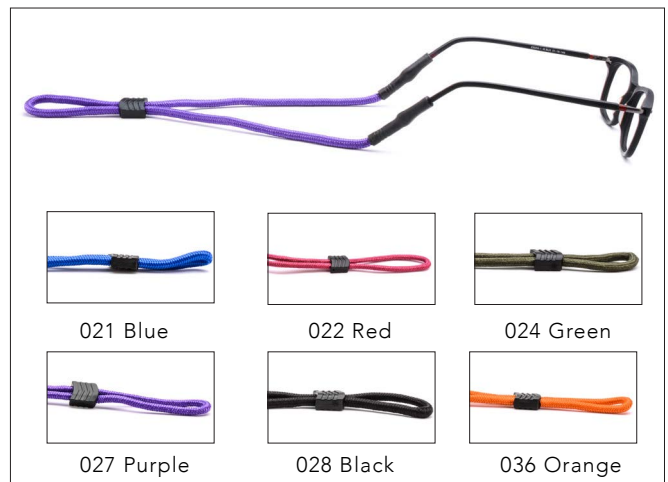

Elastic fabric eyeglass string

OPX-204

Fabric eyeglass string

All Chains Available in 24PCS Assorted Colors per Inner Box

OPX-206

Leather eyeglass cord

OPX-212

Leather eyeglass cord

CHAINS

OPX-219

Fabric eyeglass strap

OPX-221

Neoprene eyeglass strap

OPX-222

Fabric eyeglass string

OPX-225

Fabric eyeglass string

All Chains Available in 24PCS Assorted Colors per Inner Box

OPX-228

Fabric floating sport eyeglass band

OPX-242

Fabric eyeglass string

OPX-251

Neoprene eyeglass strap

OPX-254

Fabric eyeglass string

OPX-255

Fabric eyeglass string

OPX-258

Synthetic leather eyeglass string

All Chains Available in 24PCS Assorted Colors per Inner Box

OPX-507