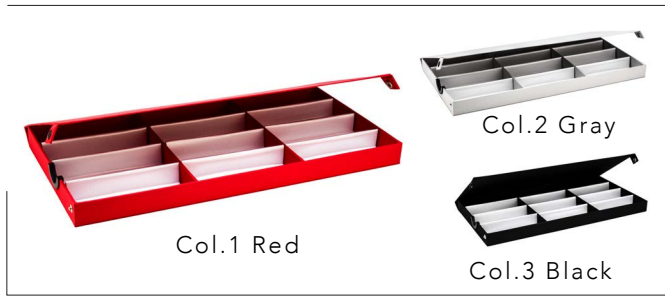

READING GALSSSES

OPL-8807

Optical Tray
Tray Capacity: 12 Pieces

OPL-8808

Sun Tray
Tray Capacity: 12 Pieces

OPL-8800

Hand Luggage
Luggage Capacity: 4 Optical Trays or 2 Sun Trays

OPL-8801