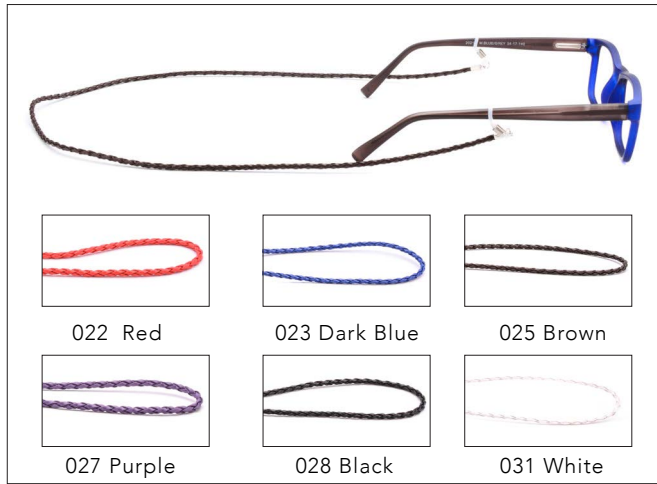

Elastic fabric eyeglass string

OPX-204

Fabric eyeglass string

All Chains Available in 24PCS Assorted Colors per Inner Box

OPX-206

Leather eyeglass cord

OPX-212

Leather eyeglass cord

CHAINS

OPX-219

Fabric eyeglass strap

OPX-221

Neoprene eyeglass strap

OPX-222

Fabric eyeglass string

OPX-225

Fabric eyeglass string

All Chains Available in 24PCS Assorted Colors per Inner Box

OPX-228

Fabric floating sport eyeglass band

OPX-242

Fabric eyeglass string

OPX-251

Neoprene eyeglass strap