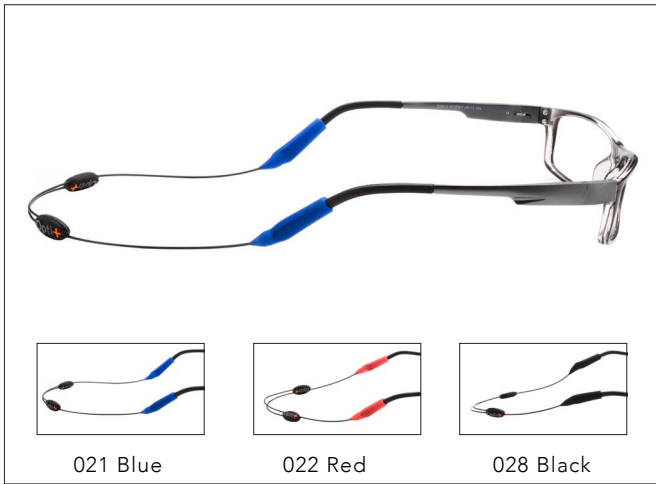

OPX-103

Metal/Silicone eyeglass string