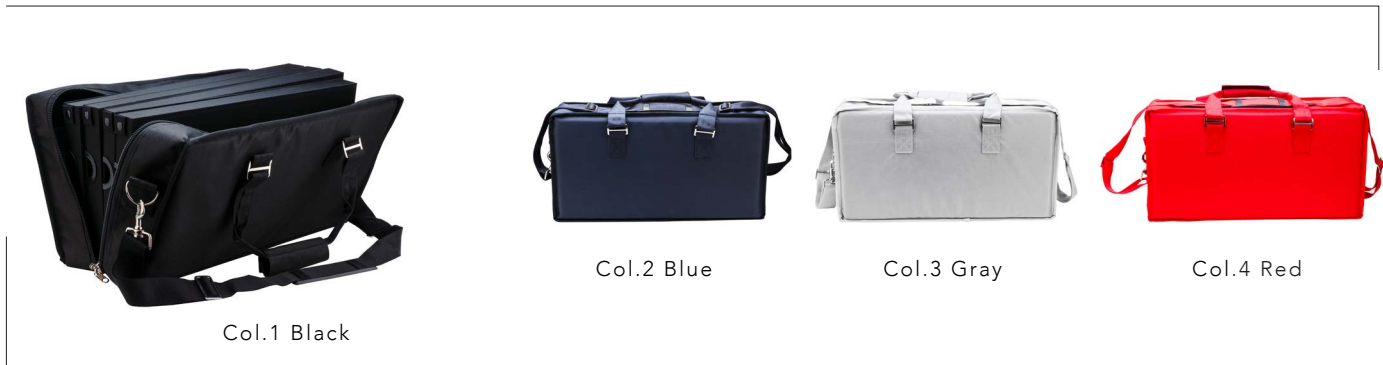

READING GALSSSES

OPL-8807

Optical Tray
Tray Capacity: 12 Pieces

OPL-8808

Sun Tray
Tray Capacity: 12 Pieces

OPL-8800

Hand Luggage
Luggage Capacity: 4 Optical Trays or 2 Sun Trays

OPL-8801